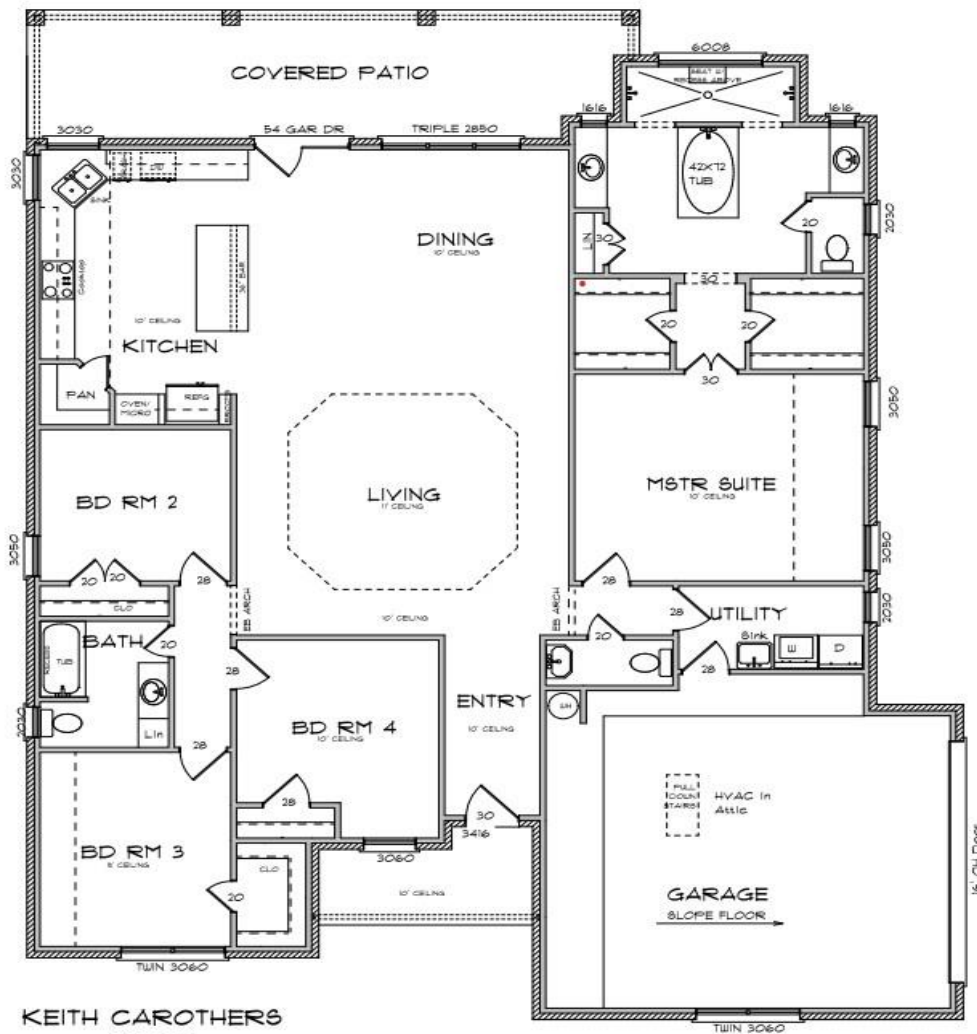

Lampasas River Place Phase 2

450 CR 3152

Kempner, TX

Lampasas County

1.045 acres

2275 SQ. FT.

\$427,000.00

KEITH CAROTHERS
2275-E

4 Bedroom
2.5 Baths
Granite Kitchen Counters
Open Floor Plan

254-542-6090

www.keithcarothershomes.com