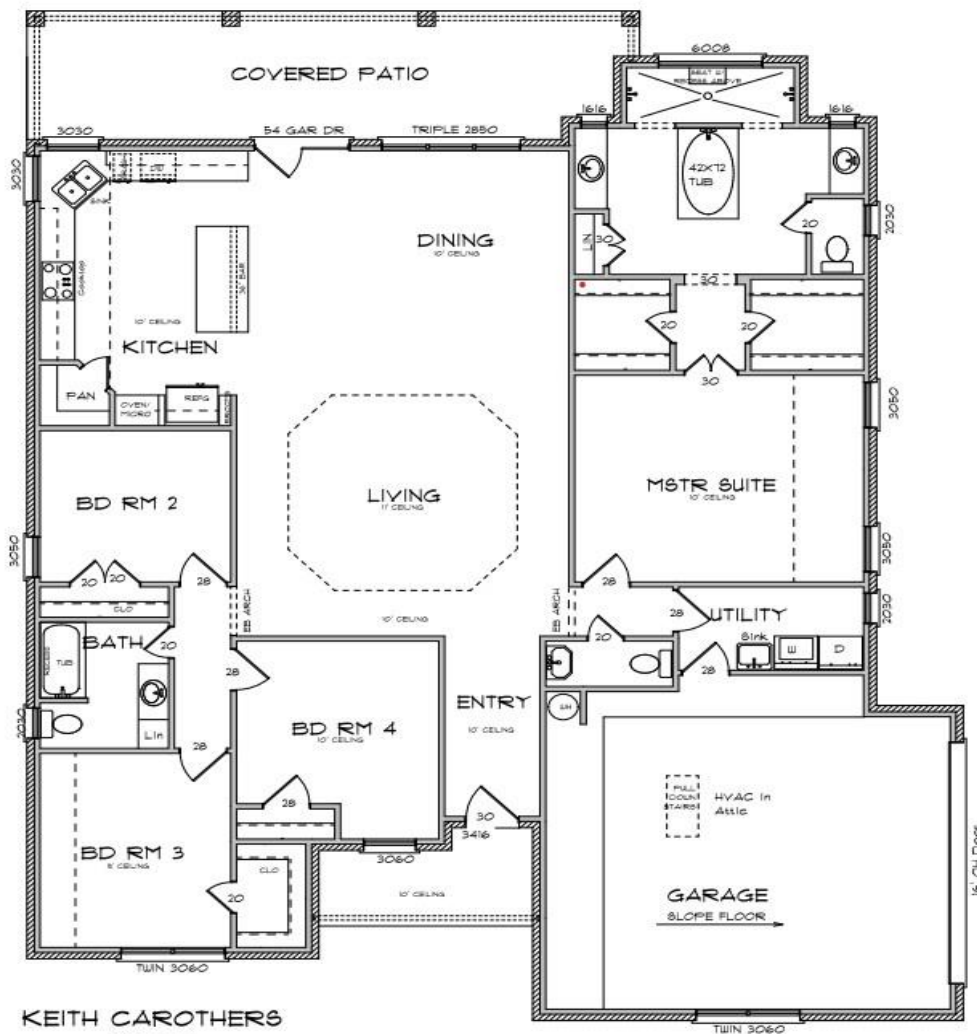

Reata Ranch Phase 2  
254 Cammie Drive  
Copperas Cove, TX  
Coryell County  
0.737  
2275 SQ. FT.  
\$427,000.00

KEITH CAROTHERS  
2275-E

4 Bedroom  
2.5 Baths  
Granite Kitchen Counters  
Open Floor Plan