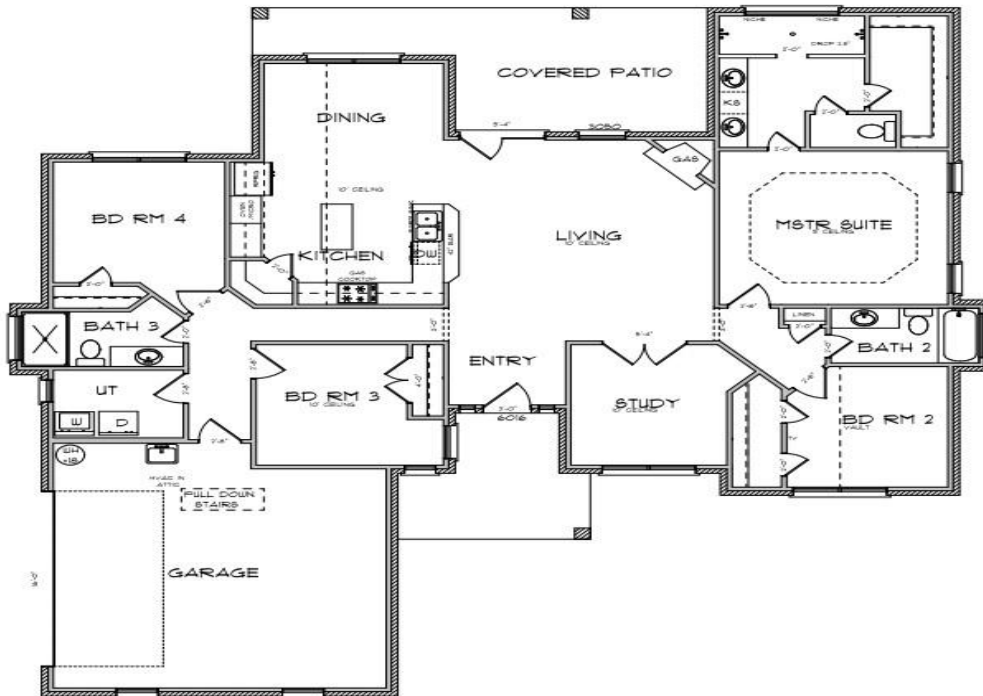

802 CR 3152

Kempner, TX

1.007 acres

Lampasas River Place Ph. 2

2060 SQ. FT.

\$385,000.00

FRONT ELEVATION

SCALE: 1/4" = 1'-0"

- 4 Bedroom
- 3 Baths
- Study
- Fireplace
- Granite Kitchen Counters
- Much more to list.

254-542-6090

www.keithcarothershomes.com